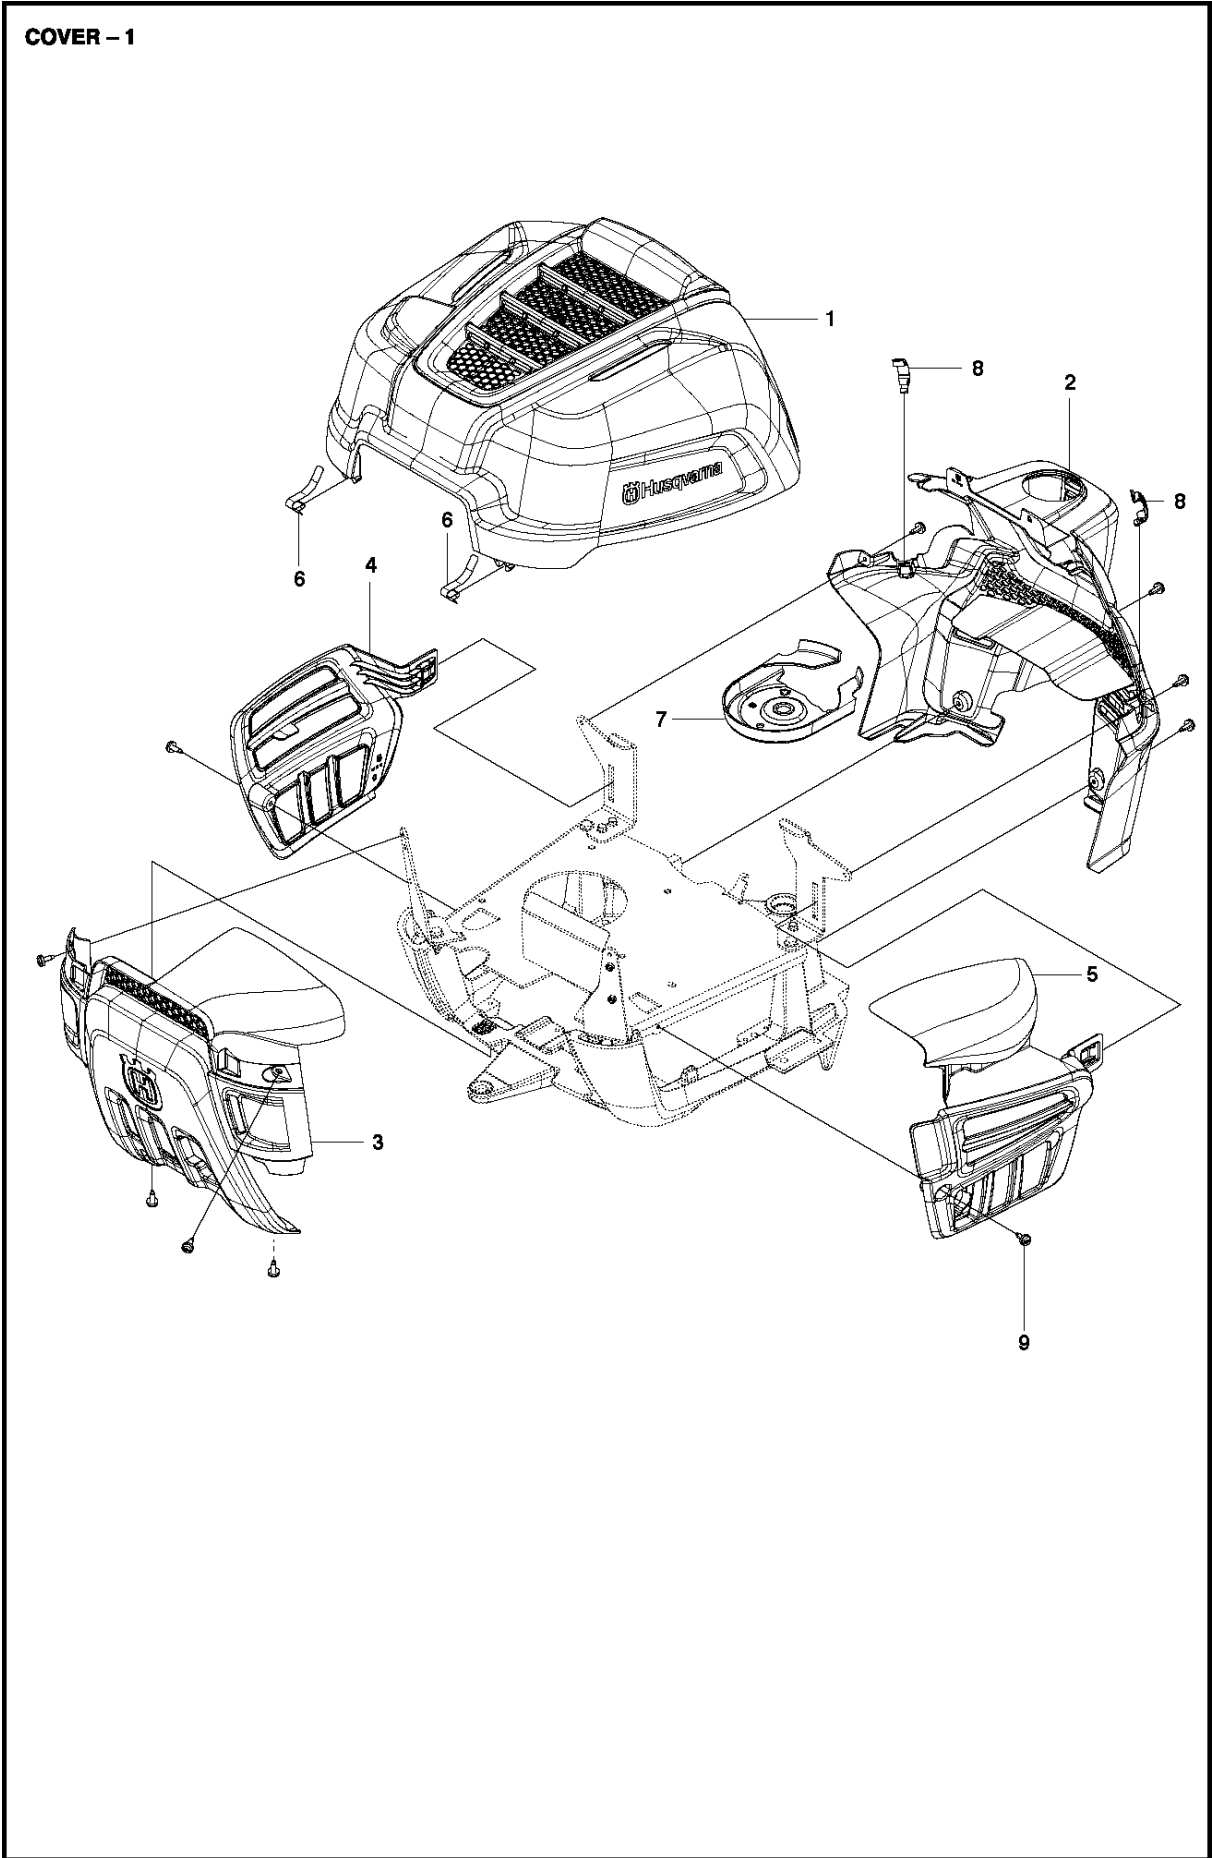

COVER

R112 C5, 967178501, 2014

Ref	Part No	Description	Remark	QTY KIT
1	581 61 38-01	COVER		1
2	581 61 34-01	COVER		1
3	581 61 41-01	COVER		1
4	581 61 42-01	COVER		1
5	584 26 31-01	COVER		1
6	584 92 67-01	SPRING		1
7	522 50 81-01	COVER		1
8	503 89 47-03	SNAP		2
9	544 40 05-01	SCREW		8