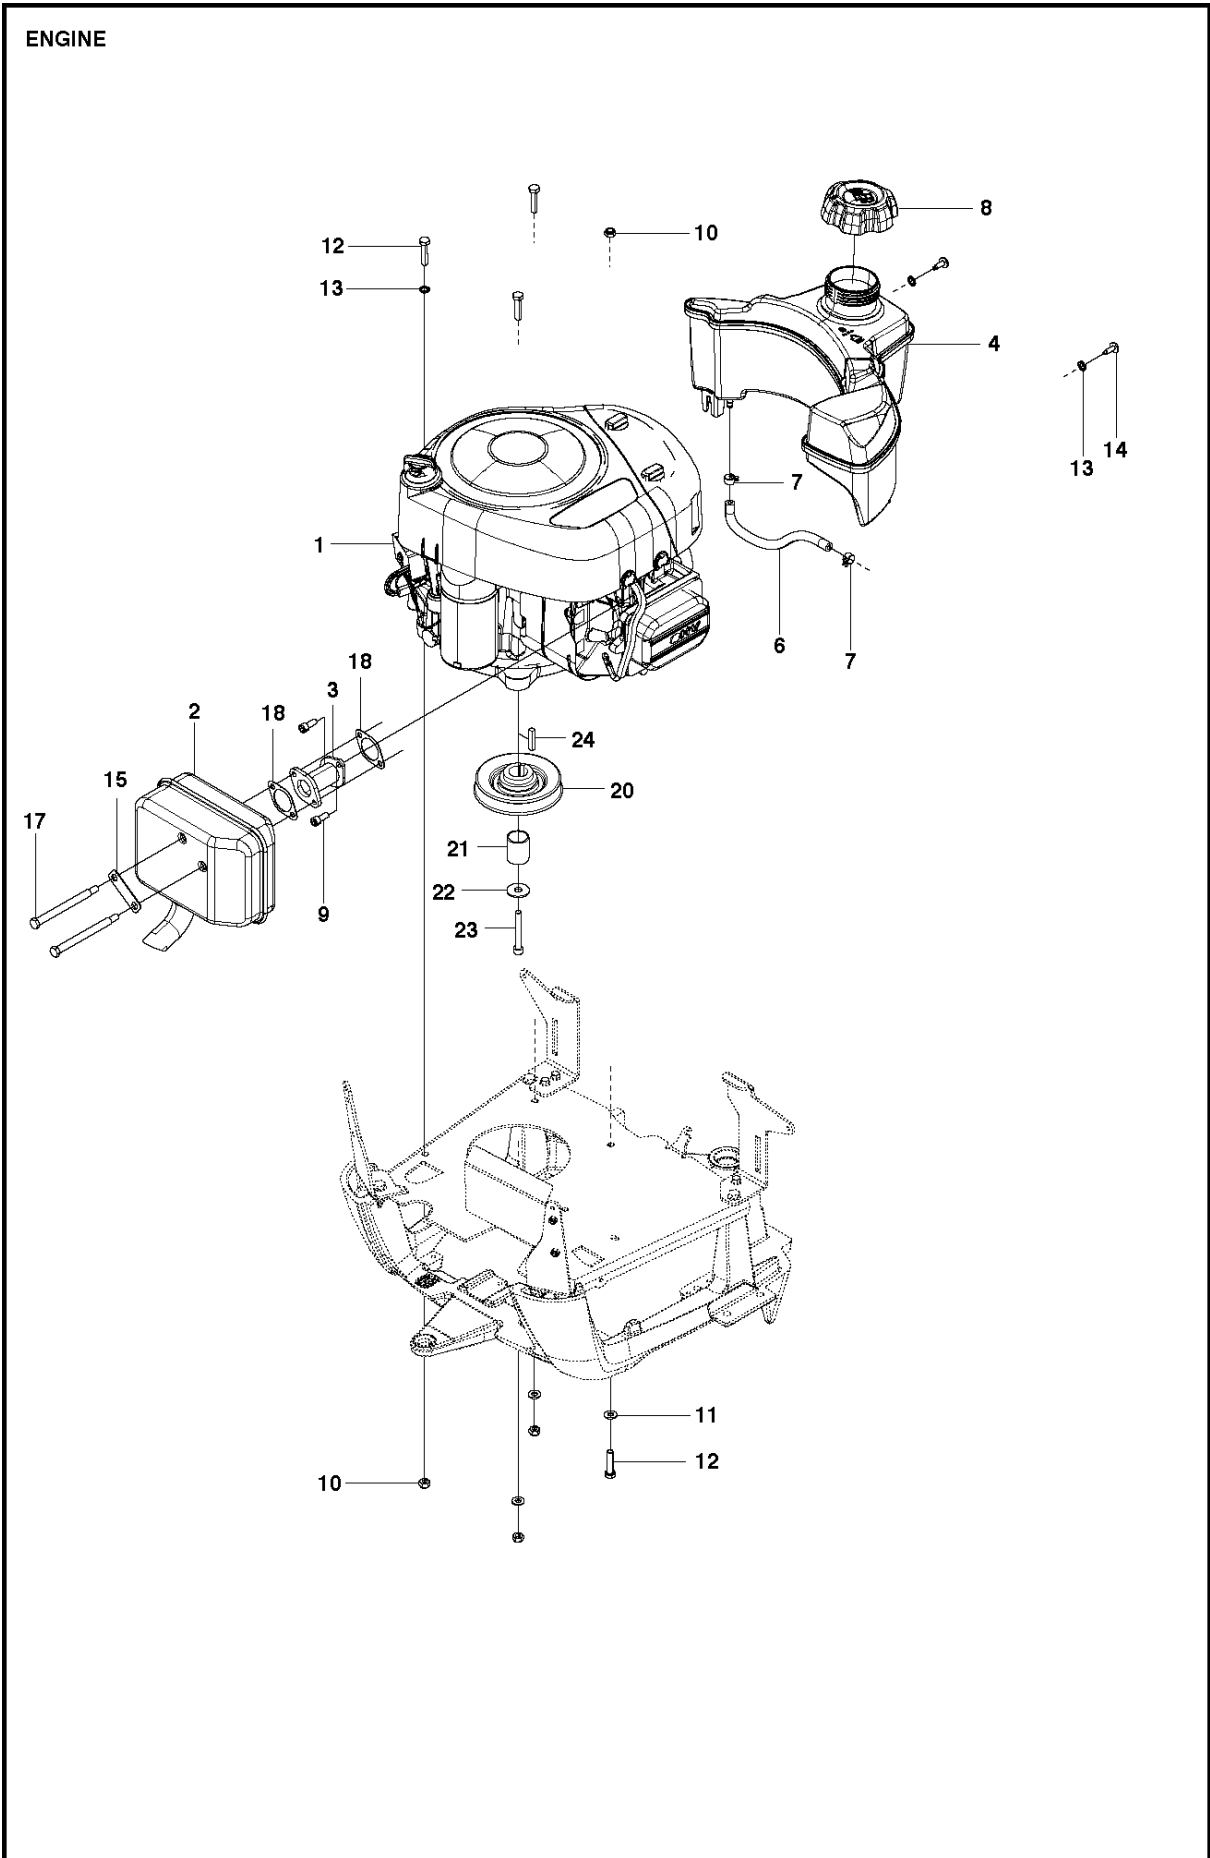

ENGINE

R112 C5, 967178501, 2014

Ref	Part No	Description	Remark	QTY KIT
1	584 87 24-01	ENGINE		1
2	584 24 43-01	MUFFLER ASSY		1
3	584 80 51-01	MANIFOLD		1
4	581 61 43-01	FUEL TANK		1
6	504 80 00-15	FUEL HOSE		1
7	535 46 97-01	HOSE BRACE		2
8	532 43 96-45	HUB CAP		1
9	506 55 63-01	SCREW UNC		2
10	732 21 18-01	LOCK NUT		4
11	734 11 64-01	WASHER		3
12	725 24 57-51	SCREW		4
13	735 21 64-00	LOCKWASHER		3
14	544 40 04-01	SCREW		2
15	578 25 93-01	WASHER		3
17	578 25 91-01	COLLAR SCREW		2
18	506 91 45-01	GASKET		2
20	522 82 76-01	PULLEY		1
21	574 41 20-01	TUBE		1
22	506 59 75-01	WASHER		1
23	506 55 60-02	SCREW UNC		1
24	506 55 59-02	WEDGE		1